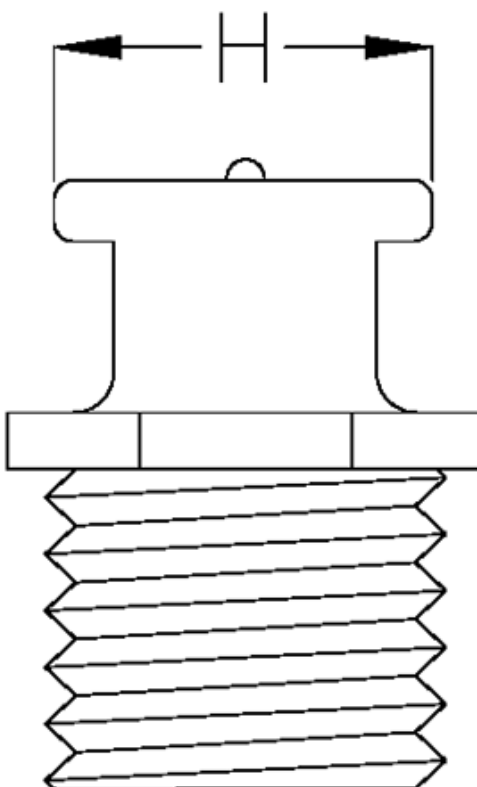

Article number: 53093106

Description: KLEE Button head lubrication nipple DIN 3404
M1 head \varnothing 16mm, M8x1,25

Measures

H = 16

Thread = M8x1,25